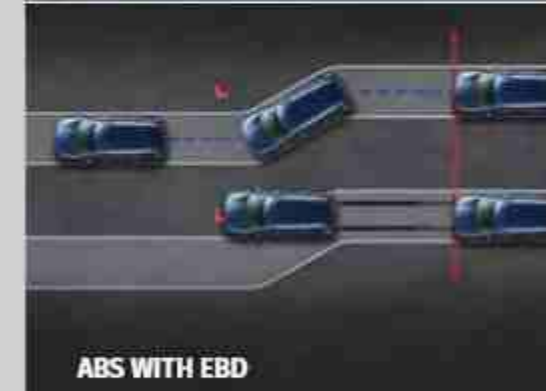

QUAD AIR BAGS