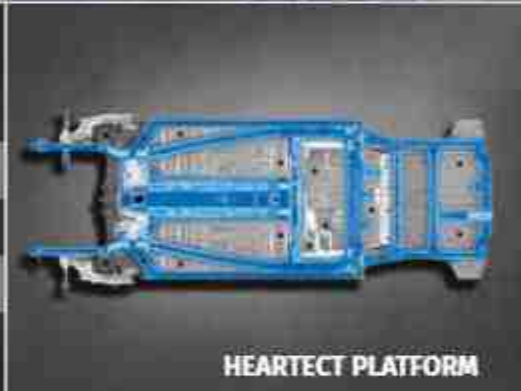

| EXPERIENCE THE JOY OF DRIVING

Experience indulgence at its full potential with the All-New XL6. It comes with the Next Generation K-Series 1.5L Dual Jet Dual VVT Petrol Engine with Progressive Smart Hybrid Technology that delivers a refined driving experience.

Choose between the proven 5-Speed Manual Transmission or the new 6-Speed Automatic Transmission that provides a smooth drive and comes with steering mounted Paddle Shifters for an engaging drive experience.

The XL6 is also available with factory fitted S-CNG in Zeta variant. It is equipped with dual inter-dependent Electronic Control Units (ECU) and an intelligent injection system to provide an air-fuel ratio that ensures optimum performance and a superior fuel efficiency, making it one of the eco-friendly mobility solutions with lower carbon emissions. S-CNG continues to deliver safety along with durability.

Image is only for illustration purposes. S-CNG Zeta variant has one litre extinguisher below co-driver seat for safety purposes.

For details on the functioning of air bag and other safety feature kindly refer to owner's manual of vehicle.

| NEXA SAFETY SHIELD

The All-New XL6 indulges you with care when it comes to your safety. It is built on Suzuki's renowned HEARTECT platform with extensive usage of high tensile Steel for effective absorption and dispersion of crash energy.

It comes with a host of standard safety features such as 4 Airbags (Dual Front & Dual Front Seat Side) for your enhanced protection and with ESP and Hill Hold Assist. The Hill Hold Assist automatically activates while driving uphill and prevents your car from rolling backwards momentarily on an inclined slope while the ESP helps in improved vehicle control and stability.